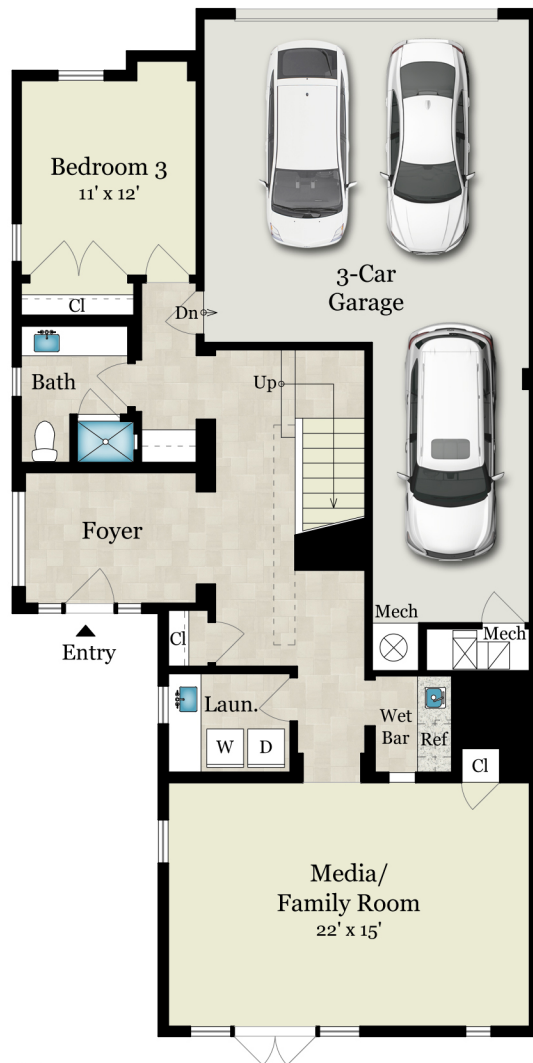

6330 SEAWALK DRIVE

PLAYA VISTA, CA 90094

FIRST FLOOR

SECOND FLOOR

THIRD FLOOR

Rendering by Floor Plan Visuals.
All measurements are approximate. While deemed reliable, no information on these floor plans should be relied upon without independent verification.