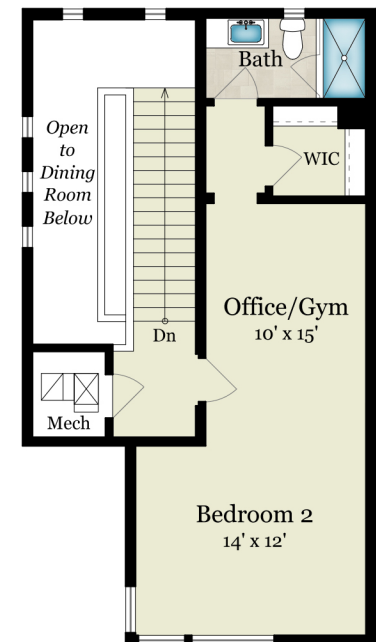

6330 SEAWALK DRIVE

PLAYA VISTA, CA 90094

FIRST FLOOR

SECOND FLOOR

THIRD FLOOR

Rendering by Floor Plan Visuals.
All measurements are approximate. While deemed reliable, no information on these floor plans should be relied upon without independent verification.