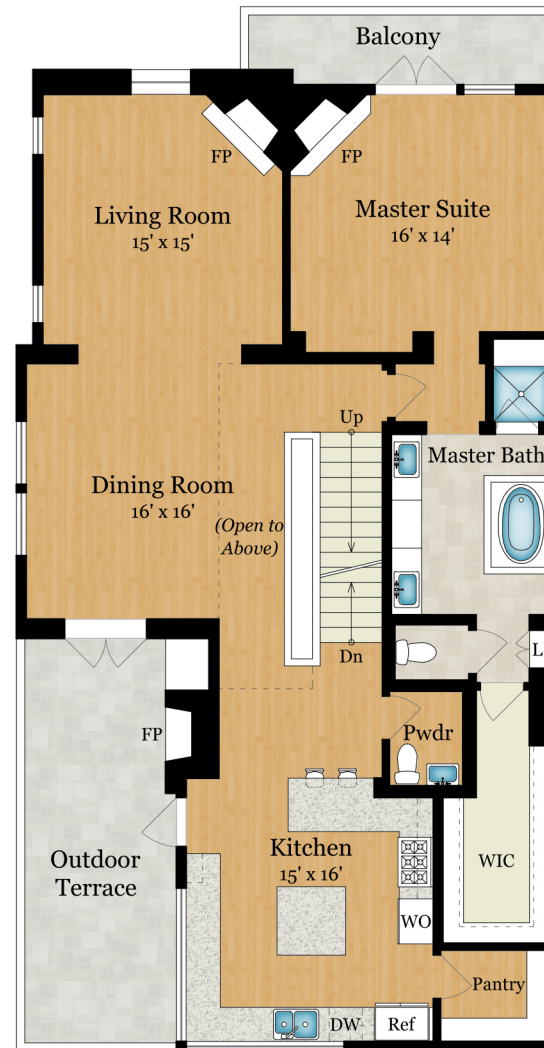

6330 SEAWALK DRIVE

PLAYA VISTA, CA 90094

FIRST FLOOR

SECOND FLOOR

THIRD FLOOR

Rendering by Floor Plan Visuals.
All measurements are approximate. While deemed reliable, no information on these floor plans should be relied upon without independent verification.